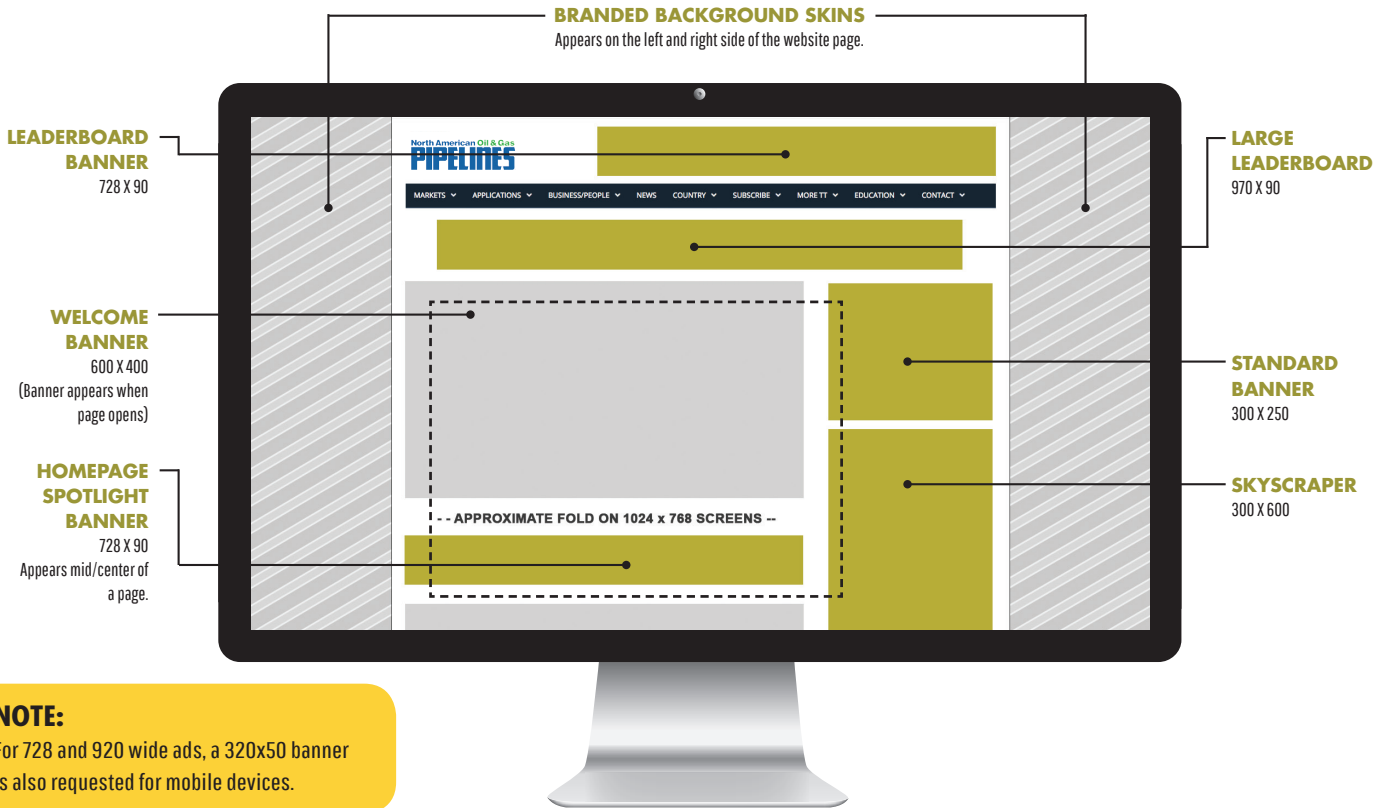

Average monthly unique browsers

6,127*

Average monthly page views

13,629*

NOTE:

For 728 and 920 wide ads, a 320x50 banner is also requested for mobile devices.

* Google Analytics July-Dec 2016

DIGITAL SPECS

All dimensions shown below are in pixels. Benjamin Media uses Google DFP for all ad impressions. Ads and impressions are tracked when possible. Advertiser using a third party service are responsible for tracking their own banner ad clicks.

300x250, 728x90, 300x600, 970x90 Static Banners

- Size may not exceed 35k (300x600 can be 45k)
- jpg, gif and png files are accepted - 3x max rotation of gifs (SWF files will not be accepted)
- Google DFP, 3rd party ad servers and javascript files are also accepted
- Publication will not host any images for javascript or 3rd party tags
- For 728 and 970 wide ads a 320x50 banner is also requested for mobile devices

Welcome Banner (600x400)

- Size may not exceed 45k
- jpg, gif and png files are accepted - 3x max rotation of gifs (SWF files are not accepted)
- Google DFP, 3rd party ad servers and javascript files are also accepted
- Publication will not host any images for javascript or 3rd party tags