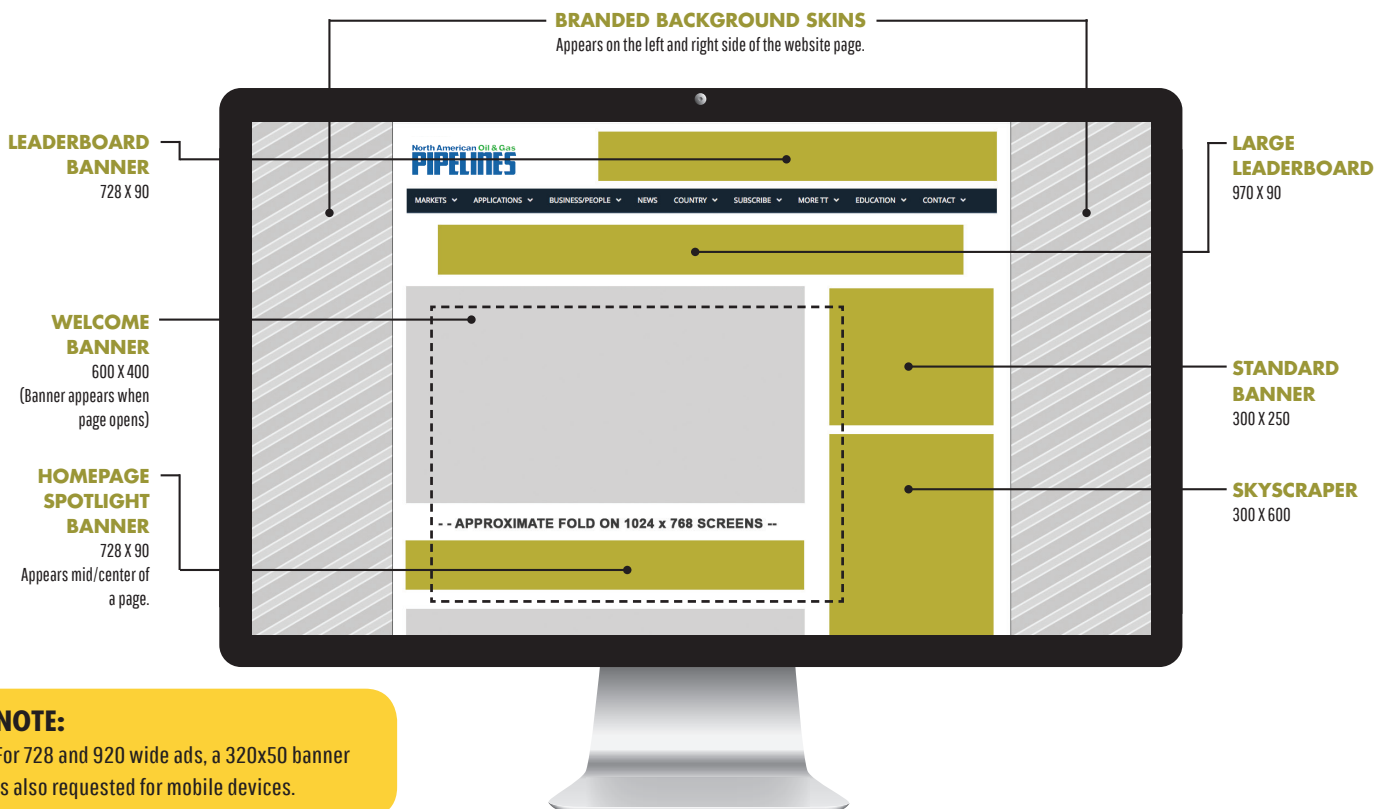

Average monthly unique browsers

6,127*

Average monthly page views

13,629*

* Google Analytics July-Dec 2016

DIGITAL SPECS

All dimensions shown below are in pixels. Benjamin Media uses Google DFP for all ad impressions. Ads and impressions are tracked when possible. Advertiser using a third party service are responsible for tracking their own banner ad clicks.

300x250, 728x90, 300x600, 970x90 Static Banners

- Size may not exceed 35k (300x600 can be 45k)
- jpg, gif and png files are accepted - 3x max rotation of gifs (SWF files will not be accepted)
- Google DFP, 3rd party ad servers and javascript files are also accepted
- Publication will not host any images for javascript or 3rd party tags
- For 728 and 970 wide ads a 320x50 banner is also requested for mobile devices

Background Skins

- Please supply left and right side artwork in jpg format
- Please note, background skins are not guaranteed to show on mobile devices and tablets
- DFP and 3rd party tags are not accepted for background skins. Please contact your sales rep for details.

Welcome Banner (600x400)

- Size may not exceed 45k
- jpg, gif and png files are accepted - 3x max rotation of gifs (SWF files are not accepted)
- Google DFP, 3rd party ad servers and javascript files are also accepted
- Publication will not host any images for javascript or 3rd party tags