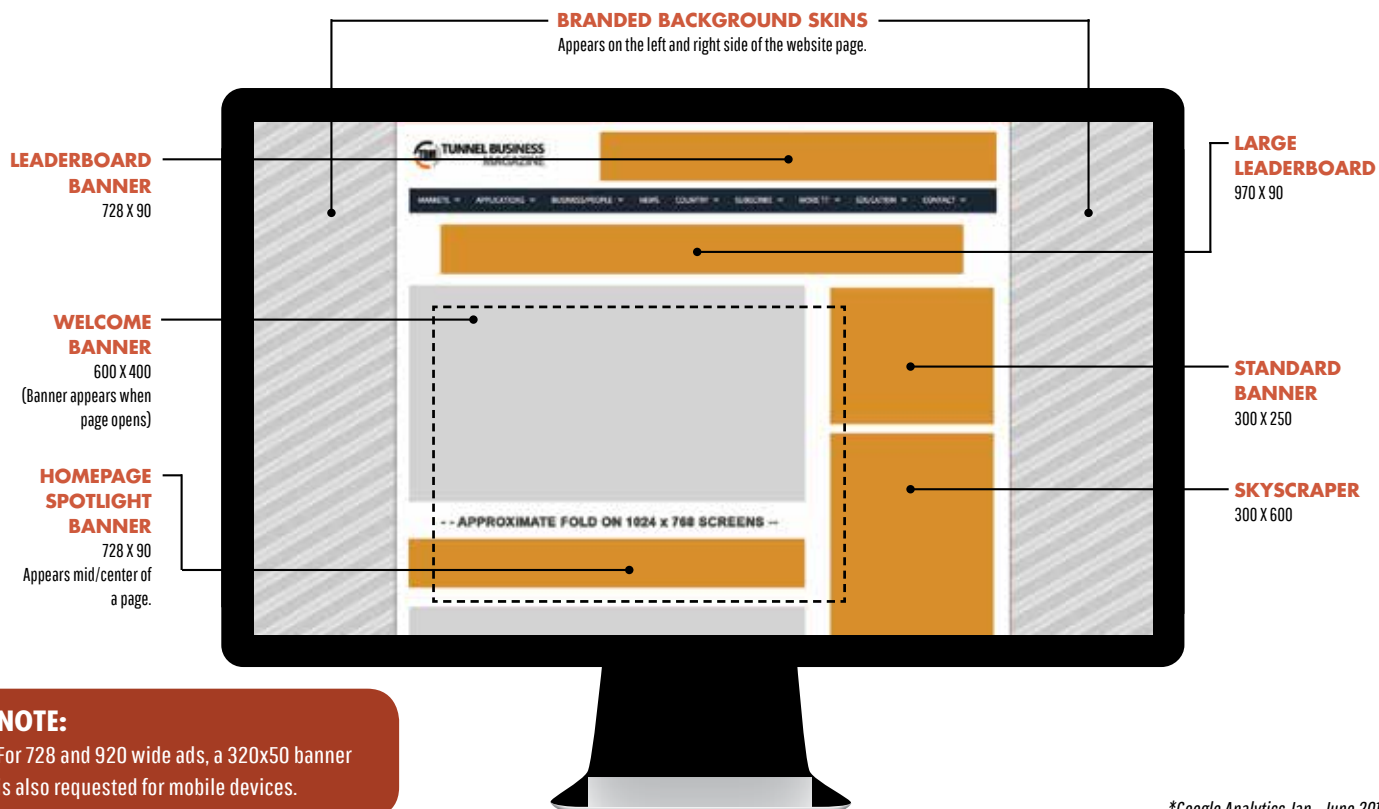

Average monthly users

5,595

Average monthly page impressions

12,733

## DIGITAL SPECS

All dimensions shown below are in pixels. Benjamin Media uses Google DFP for all ad impressions. Ads and impressions are tracked when possible. Advertiser's using a third party service are responsible for tracking their own banner ad clicks.

### 300x250, 728x90, 300x600, 970x90 Static Banners

- Size may not exceed 35k (300x600 can be 45k)
- jpg, gif and png files are accepted - 3x max rotation of gifs (SWF files will not be accepted)
- Google DFP, 3rd party ad servers and javascript files are also accepted
- Publication will not host any images for javascript or 3rd party tags
- For 728 and 970 wide ads a 320x50 banner is also requested for mobile devices

### Welcome Banner (600x400)

- Size may not exceed 45k
- jpg, gif and png files are accepted - 3x max rotation of gifs (SWF files are not accepted)
- Google DFP, 3rd party ad servers and javascript files are also accepted
- Publication will not host any images for javascript or 3rd party tags